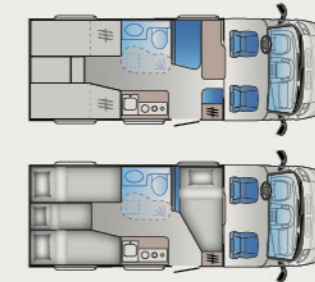

S SERIES LAYOUTS

S60SP

NEW BATH SEATS 4 BERTHS 3

Length: 0000 mm
Homologated seats: 0
Sleeping places: 0
Fridge: 000 L

S65SL

NEW BATH SEATS 4 BERTHS 3

Length: 0000 mm
Homologated seats: 0
Sleeping places: 0
Fridge: 000 L