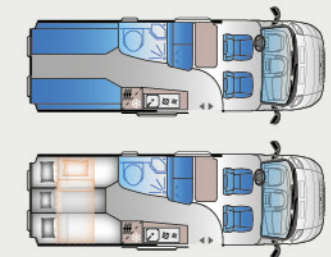

V SERIES LAYOUTS

V60SP

Length: 0000 mm
 Homologated seats: 0
 Sleeping places: 0
 Fridge: 000 L

V60SP Family

Length: 0000 mm
 Homologated seats: 0
 Sleeping places: 0
 Fridge: 000 L

V65SL

NEW MODEL

Length: 0000 mm
 Homologated seats: 0
 Sleeping places: 0
 Fridge: 000 L