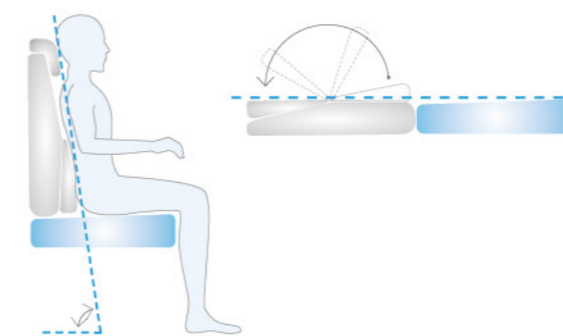

CROSSOVER WITHOUT IT, SEMI-INTEGRATED WITH A DROP-DOWN BED OR ALCOVE; YOU DECIDE.

Lengths from 5983 – 7420 mm | Seats from 4-7 / Beds from 3-7
Available Layouts: SP – SL – DF – DK – SC

MOST COMFORTABLE DINETTE BENCH

Our "Smart Comfort" backrest solution provides perfect seating and sleeping comfort.

BEDS FOR TALL PEOPLE

Our beds are great for everyone, especially the tallest people, with up to 210cm length.

TABLE SPACE FOR EVERYONE

Its simple to eat, play or use the table thanks to the **standard extension**. Easily fold the table to convert it into a bed.

SEATING POSITION

SLEEPING POSITION

LEGEND: 1st letter: S – Semi dinette; D – Double dinette 2nd letter P – Parent bed; L – Longitudinal beds; F – Bed and toilet in the back; K – Bunk bed; C – Central bed