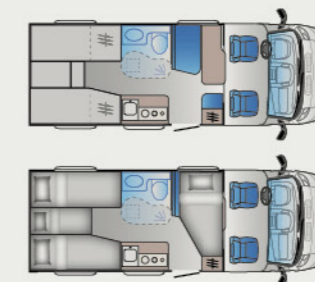

S75SC

SEATS 4 BERTHS 3

Length: 0000 mm
Homologated seats: 0
Sleeping places: 0
Fridge: 000 L