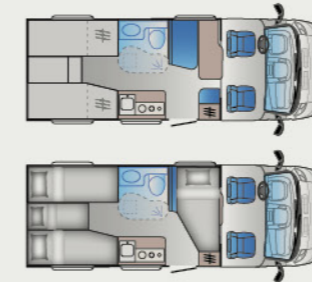

ABOVE AVERAGE HEAD SPACE

Our motorhomes offer more headroom and the feeling of space, with **210cm** interior height.

A SERIES LAYOUTS

A60SP

NEW BATH SEATS 4 BERTHS 3

Length: 0000 mm
Homologated seats: 0
Sleeping places: 0
Fridge: 000 L