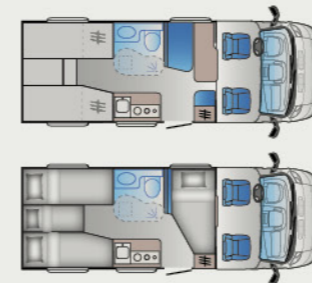

S70DF

SEATS 4 BERTHS 3

Length: 0000 mm
Homologated seats: 0
Sleeping places: 0
Fridge: 000 L