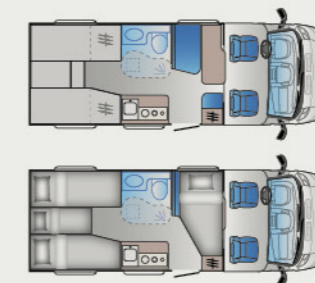

S70SC

SEATS 4 BERTHS 3

Length: 0000 mm
Homologated seats: 0
Sleeping places: 0
Fridge: 000 L