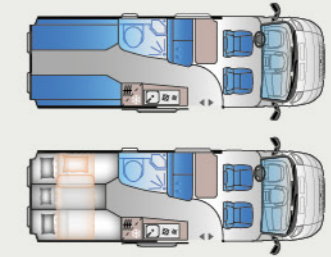

V SERIES LAYOUTS

V60SP

Length: 0000 mm
Homologated seats: 0
Sleeping places: 0
Fridge: 000 L