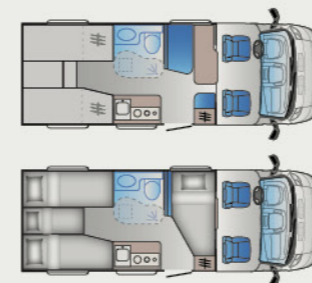

S70DF

SEATS 4 BERTHS 3

Length: 0000 mm
Homologated seats: 0
Sleeping places: 0
Fridge: 000 L

S70SP

SEATS 4 BERTHS 3

Length: 0000 mm
Homologated seats: 0
Sleeping places: 0
Fridge: 000 L

S70SL

NEW BATH SEATS 4 BERTHS 3