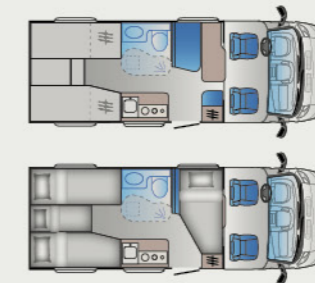

S70SP

SEATS 4 BERTHS 3

Length: 0000 mm
Homologated seats: 0
Sleeping places: 0
Fridge: 000 L