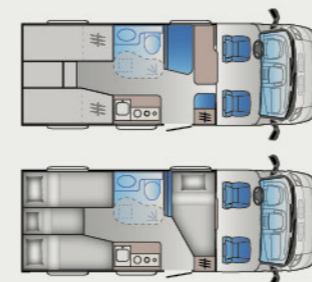

Length: 0000 mm
Homologated seats: 0
Sleeping places: 0
Fridge: 000 L

S70SC

SEATS 4 BERTHS 3

Length: 0000 mm
Homologated seats: 0
Sleeping places: 0
Fridge: 000 L

S75SL

SEATS 4 BERTHS 3

Length: 0000 mm
Homologated seats: 0
Sleeping places: 0
Fridge: 000 L