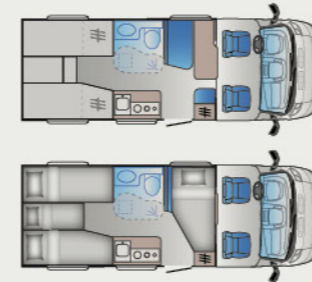

S SERIES LAYOUTS

S60SP

NEW BATH SEATS 4 BERTHS 3

Length: 0000 mm
Homologated seats: 0
Sleeping places: 0
Fridge: 000 L

S65SL

NEW BATH SEATS 4 BERTHS 3

Length: 0000 mm
Homologated seats: 0
Sleeping places: 0
Fridge: 000 L