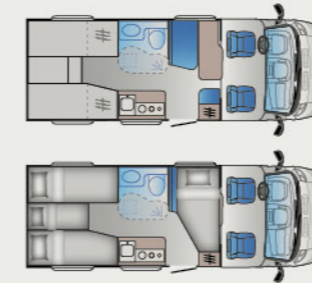

NEW BATH SEATS 4 BERTHS 3

Length: 0000 mm
Homologated seats: 0
Sleeping places: 0
Fridge: 000 L

A70DK