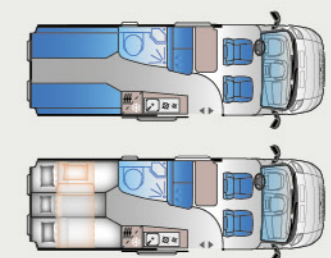

V SERIES LAYOUTS

V60SP

Length: 0000 mm
 Homologated seats: 0
 Sleeping places: 0
 Fridge: 000 L

V60SP Family

Length: 0000 mm
 Homologated seats: 0
 Sleeping places: 0
 Fridge: 000 L

V65SL

NEW MODEL

Length: 0000 mm
 Homologated seats: 0
 Sleeping places: 0
 Fridge: 000 L