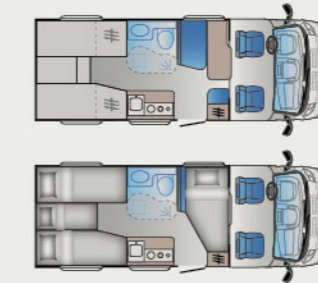

A75DP

NEW BATH SEATS 4 BERTHS 3

Length: 0000 mm
Homologated seats: 0
Sleeping places: 0
Fridge: 000 L

A70DK

NEW BATH SEATS 4 BERTHS 3

Length: 0000 mm
Homologated seats: 0
Sleeping places: 0
Fridge: 000 L

A75SL