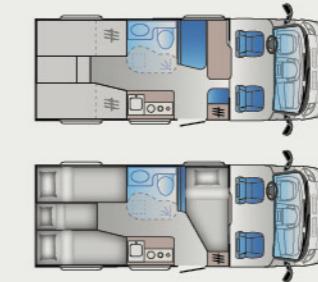

NEW BATH SEATS 4 BERTHS 3

Length: 0000 mm
Homologated seats: 0
Sleeping places: 0
Fridge: 000 L

A75DP